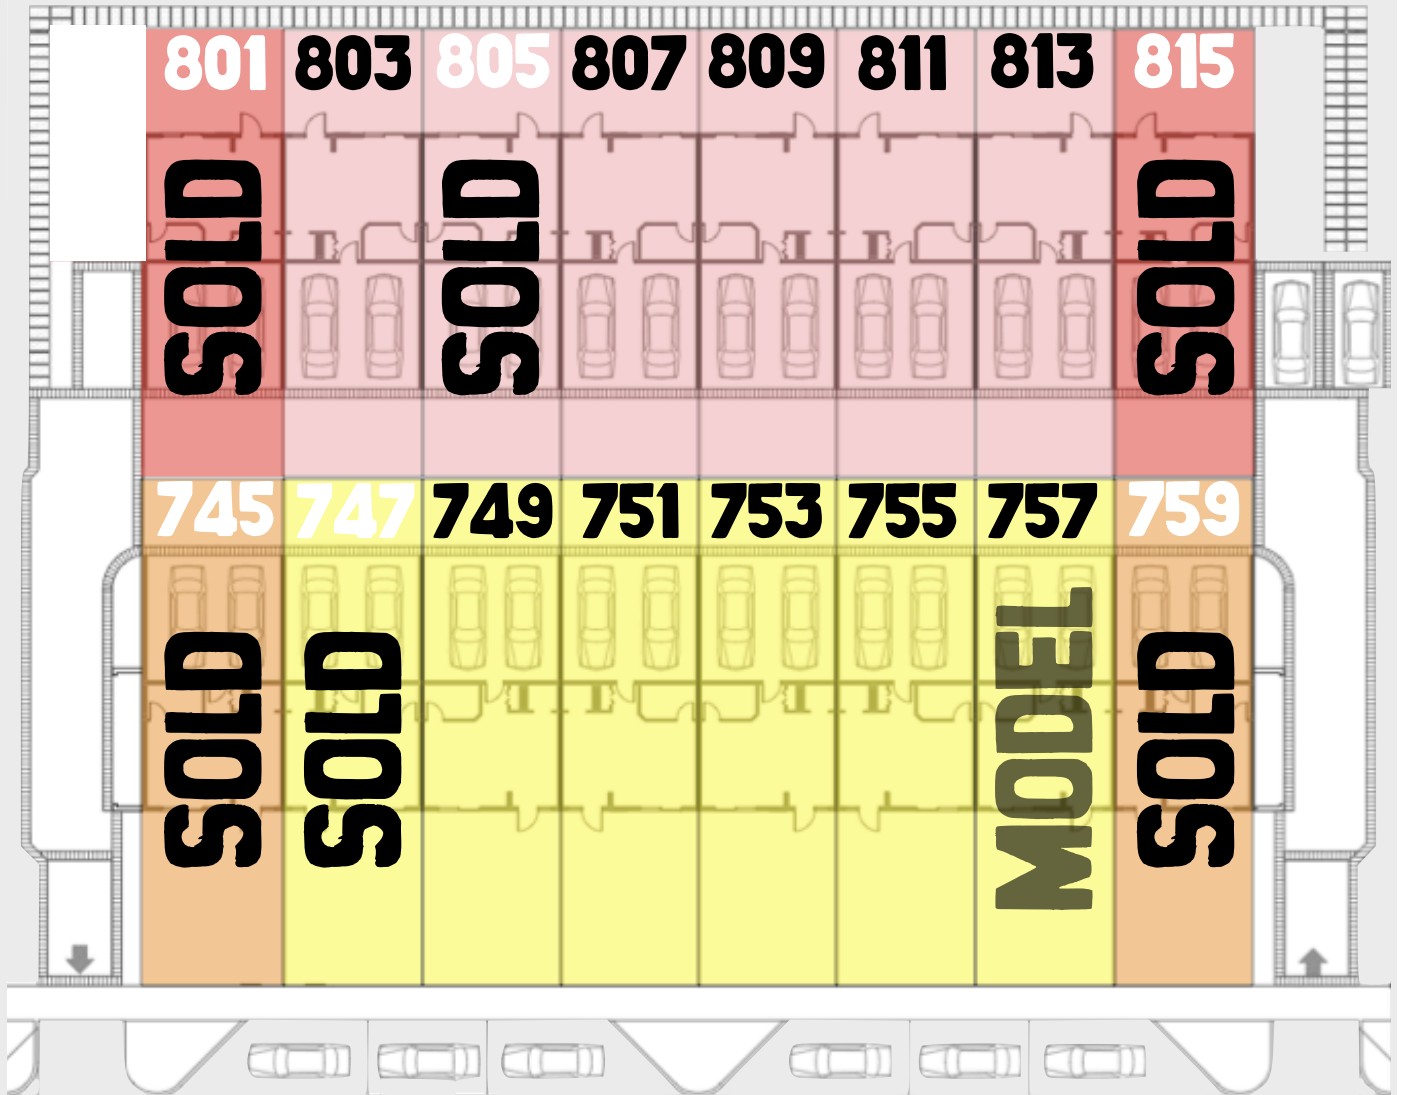

A KOA

CASTELANE castelane lofts phase II LOFTSPHASE II

FLOOR-PLANS

A KOA

NORTH

SE 12TH COURT

Daily Open House

Monday-Friday 12.00 pm - 6.00pm